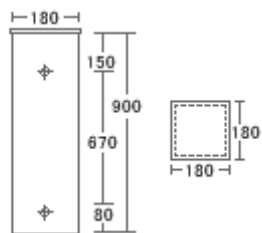

陶板立水栓SR-01  
定価¥108,000

↓  
50%OFF ¥ 54,000

陶板立水栓SR-02  
定価¥112,000

↓  
50%OFF ¥ 56,000

陶板立水栓SR-04  
定価¥106,000

↓  
50%OFF ¥ 53,000

陶板立水栓SR-05  
定価¥120,000

↓  
50%OFF ¥ 60,000