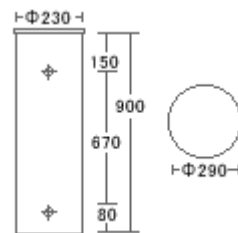

陶板立水栓SR-01  
定価¥108,000

↓  
50%OFF ¥ 54,000

陶板立水栓SR-02  
定価¥112,000

↓  
50%OFF ¥ 56,000

陶板立水栓SR-04  
定価¥106,000

↓  
50%OFF ¥ 53,000

陶板立水栓SR-05  
定価¥120,000

↓  
50%OFF ¥ 60,000