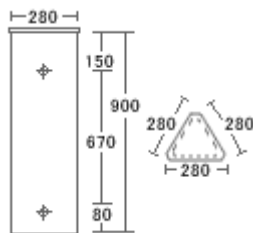

陶板立水栓SR-01  
定価¥108,000

↓  
50%OFF ¥ 54,000

陶板立水栓SR-02  
定価¥112,000

↓  
50%OFF ¥ 56,000

陶板立水栓SR-04  
定価¥106,000

↓  
50%OFF ¥ 53,000

陶板立水栓SR-05  
定価¥120,000

↓  
50%OFF ¥ 60,000