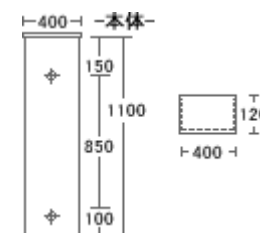

Y.collection東京店 担当:木村 東京都港区南青山4-1-15 〒107-0062 TEL:03-5786-1013 FAX:03-5786-1014
Y.collection大阪店 担当:岡竹 大阪市北区天満4-4-15 〒530-0043 TEL:06-6352-0114 FAX:06-6352-0181

Y.collection
FURNITURE & INTERIOR DESIGN

<http://y-collection.com/> e-mail y-colle@fi-shop.com