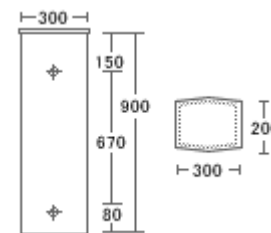

陶板立水栓SR-01  
定価¥108,000

↓  
50%OFF ¥ 54,000

陶板立水栓SR-02  
定価¥112,000

↓  
50%OFF ¥ 56,000

陶板立水栓SR-04  
定価¥106,000

↓  
50%OFF ¥ 53,000

陶板立水栓SR-05  
定価¥120,000

↓  
50%OFF ¥ 60,000